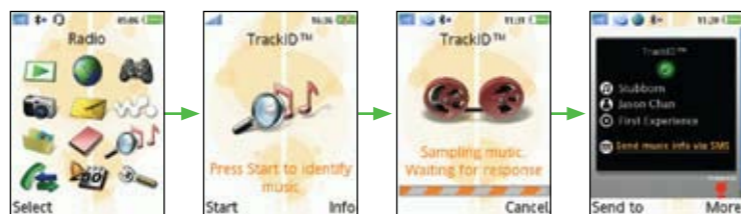

SMARTPHONE

BLUETOOTH WATCHES

Sony Ericsson

WALKMAN

Cyber-shot

KEY TECHNOLOGY

TrackID™ Music recognition

TrackID™ is a feature that helps you get information about a song you hear on the built-in FM radio or an external source such as a car or home sound system. Record a few seconds of the song and the name of the artist, album and song will be sent straight to your Sony Ericsson phone.

WALKMAN Player 3.0

Sony Ericsson in-phone Walkman® player sorts and presents your music the way you want it.

Choose between album, artist or a playlist of your favourite songs. Plus when a call comes in it automatically mutes and continues when your call is complete. Easy.

The unique visual shows each of your tracks as dots in a matrix, placed along a horizontal and vertical axis according to their attributes. This way you can circle a group of tracks that match your mood to create a playlist, or simply select individual tunes as you wish. An alternative to the phone's more conventional music catalogue, SensMe™ is the perfect way to create a soundtrack to your life.